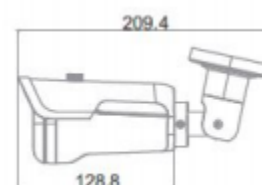

# BUZZARDEYE

- ❖ 720P HD IP CAMERA
- ❖ Support H.264 video compression
- ❖ IR cut filter with auto switch for day/night function
- ❖ Support ONVIF2.4, compatible with other manufacturers products
- ❖ IR Distance 30M
- ❖ Adopting 2XHLED IR Leds
- ❖ Fixed lens: 3.6mm lens;
- ❖ Dual glass, no IR diffusion and fog
- ❖ IP66, outdoor installation

Model	BEV-A1-O1IP-30
Image Sensor	1/4" OV9712 1 MEGAPIXEL
Effective Pixels	1280(H) x 720(V)
Video Frame Rate	PAL: 25fps/1080P; NTSC: 30fps/1080P
Electronic Shutter	Auto: PAL 1/50-1/100,000 Sec; NTSC 1/60-1/100,000 Sec
Synchronization	Internal
Minimum Illumination	0.001Lux/F1.2(AGC ON), 0Lux IR on
Video Output	1-channel BNC HD AHD high definition video output
IR distance	30m, Smart IR
IR leds	2xHLED
Day/Night	Auto (ICR) / Color / B/W
Noise Reduction	2-DNR,3D-DNR
Lens	3.6mm
Transmission Distance	up to 500m via75-3 coaxial cable
Ingress Protection	IP 66
Power Consumption	Max 4W
Operating Temperature	-30°C ~ +60°C / Less Than 95% RH